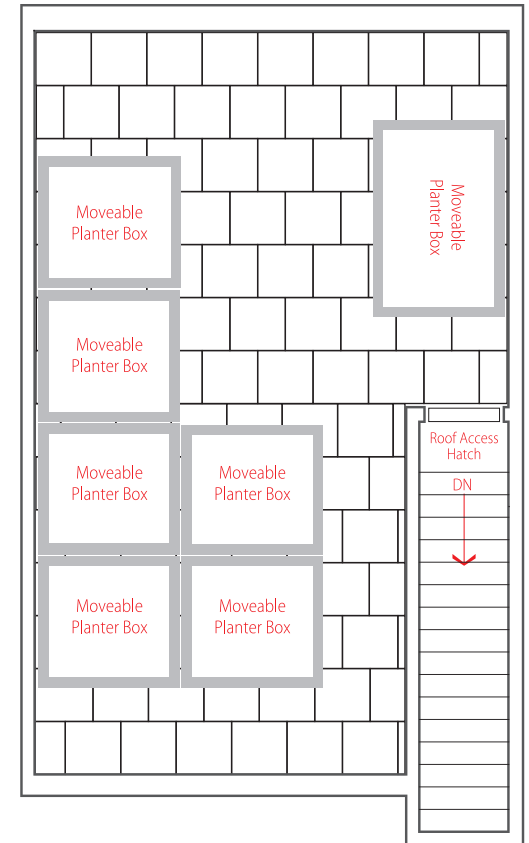

Main Floor

Upper Floor

Top Floor

Deck	391 sq ft
Balcony	23 sq ft

Main floor	517 sq ft
Upper floor	517 sq ft
Entry floor	39 sq ft
Total	1,073 sq ft

9 ON THE PARK

THIS IS NOT AN OFFER FOR SALE

The Developers reserve the right to make modifications and changes to the information contained herein. Renderings, photos and sketches are representational and may not be accurate. Dimensions, sizes, specifications, layouts and materials are approximate only and subject to change without notice. E. & O.E.