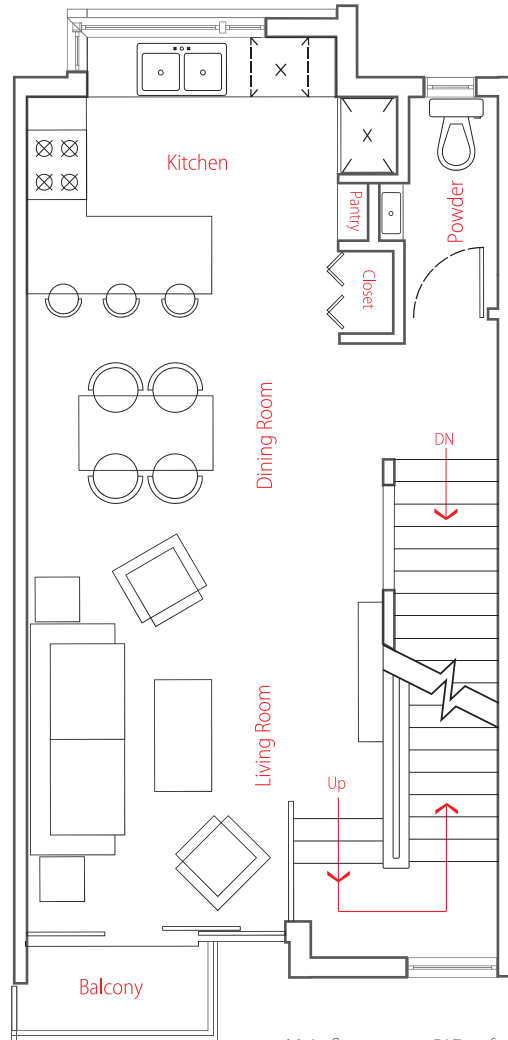

Main Floor

Upper Floor

Top Floor

Deck	391 sq ft
Balcony	23 sq ft

Main floor	517 sq ft
Upper floor	517 sq ft
Entry floor	39 sq ft
Total	1,073 sq ft

9 ON THE PARK

THIS IS NOT AN OFFER FOR SALE

The Developers reserve the right to make modifications and changes to the information contained herein. Renderings, photos and sketches are representational and may not be accurate. Dimensions, sizes, specifications, layouts and materials are approximate only and subject to change without notice. E. & O.E.