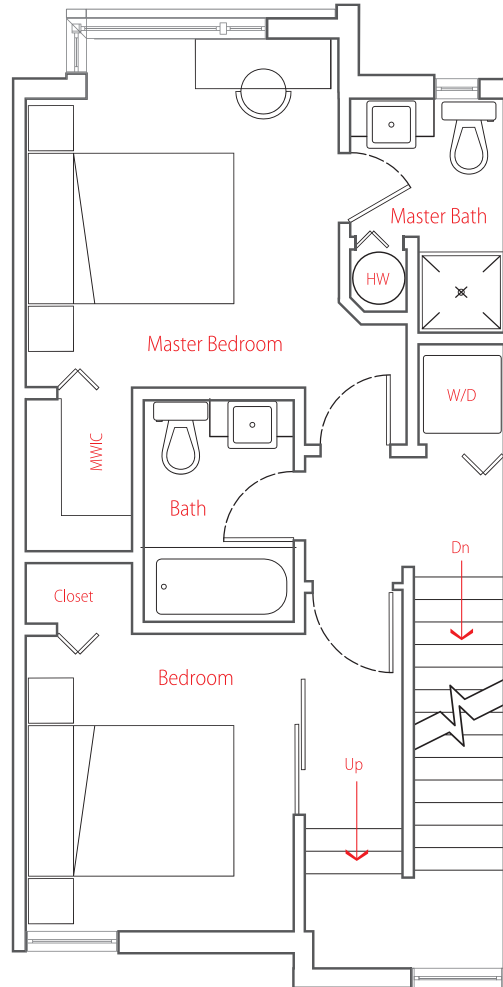

Main Floor

Upper Floor

Top Floor

Deck	391 sq ft
Balcony	23 sq ft

Main floor	517 sq ft
Upper floor	517 sq ft
Entry floor	39 sq ft
Total	1,073 sq ft

9 ON THE PARK

THIS IS NOT AN OFFER FOR SALE

The Developers reserve the right to make modifications and changes to the information contained herein. Renderings, photos and sketches are representational and may not be accurate. Dimensions, sizes, specifications, layouts and materials are approximate only and subject to change without notice. E. & O.E.