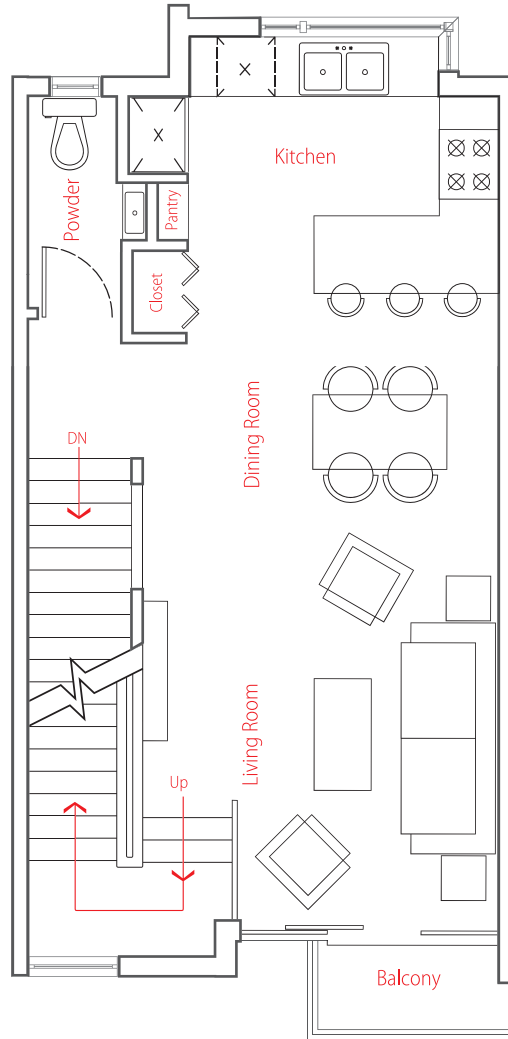

Main Floor

Upper Floor

Top Floor

Main floor	517 sq ft		
Upper floor	517 sq ft	Deck	391 sq ft
Entry floor	39 sq ft	Balcony	23 sq ft

**Total 1,073 sq ft**

**9 ON THE PARK**

**THIS IS NOT AN OFFER FOR SALE**

The Developers reserve the right to make modifications and changes to the information contained herein. Renderings, photos and sketches are representational and may not be accurate. Dimensions, sizes, specifications, layouts and materials are approximate only and subject to change without notice. E. & O.E.