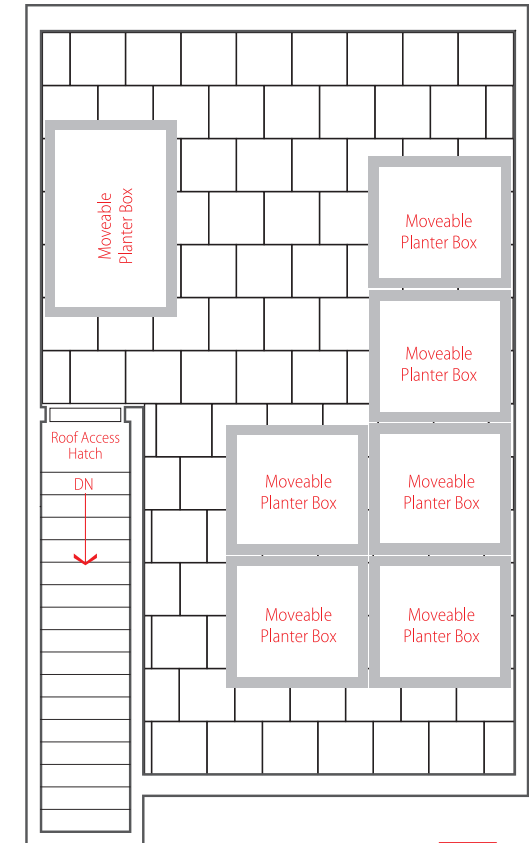

Main Floor

Upper Floor

Top Floor

Main floor	517 sq ft		
Upper floor	517 sq ft	Deck	391 sq ft
Entry floor	39 sq ft	Balcony	23 sq ft

**Total 1,073 sq ft**

**9 ON THE PARK**

**THIS IS NOT AN OFFER FOR SALE**

The Developers reserve the right to make modifications and changes to the information contained herein. Renderings, photos and sketches are representational and may not be accurate. Dimensions, sizes, specifications, layouts and materials are approximate only and subject to change without notice. E. & O.E.