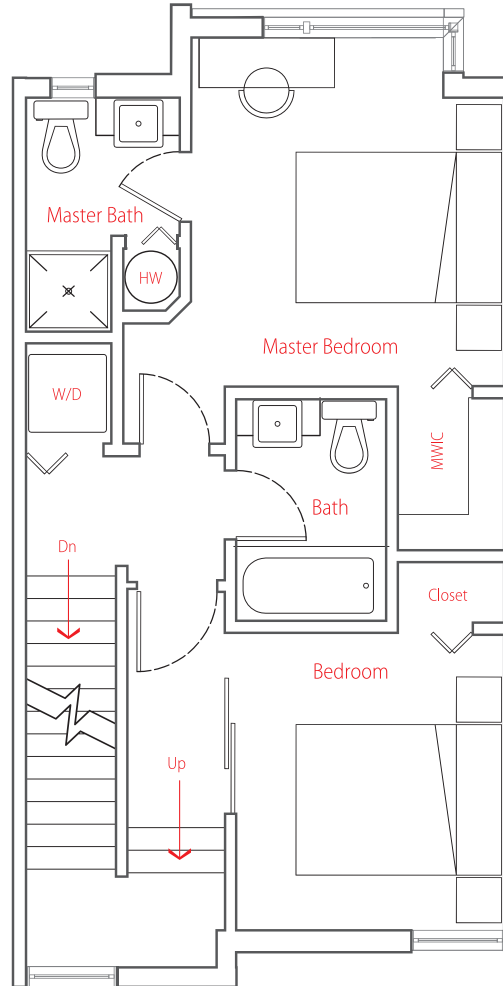

Main Floor

Upper Floor

Top Floor

Main floor	517 sq ft		
Upper floor	517 sq ft	Deck	391 sq ft
Entry floor	39 sq ft	Balcony	23 sq ft

**Total 1,073 sq ft**

**9 ON THE PARK**

**THIS IS NOT AN OFFER FOR SALE**

The Developers reserve the right to make modifications and changes to the information contained herein. Renderings, photos and sketches are representational and may not be accurate. Dimensions, sizes, specifications, layouts and materials are approximate only and subject to change without notice. E. & O.E.