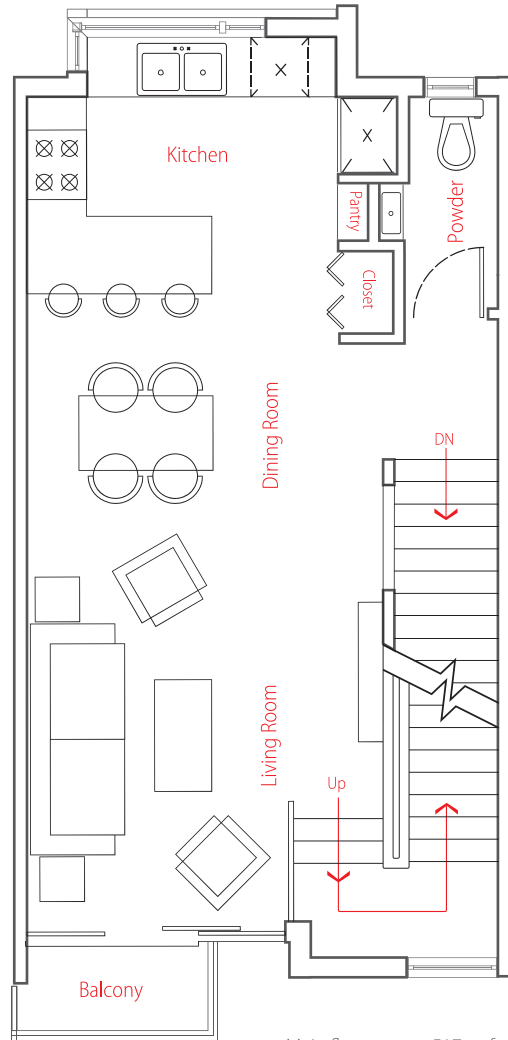

Main Floor

Upper Floor

Top Floor

Deck	391 sq ft	Main floor	517 sq ft
Balcony	23 sq ft	Upper floor	517 sq ft
		Entry floor	39 sq ft
		Total	1,073 sq ft

9 ON THE PARK

THIS IS NOT AN OFFER FOR SALE

The Developers reserve the right to make modifications and changes to the information contained herein. Renderings, photos and sketches are representational and may not be accurate. Dimensions, sizes, specifications, layouts and materials are approximate only and subject to change without notice. E. & O.E.