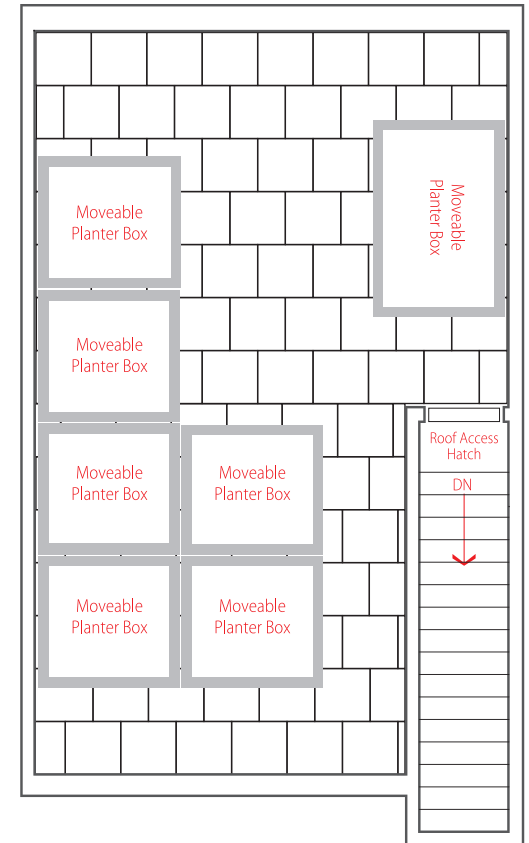

Main Floor

Upper Floor

Top Floor

Deck	391 sq ft	Main floor	517 sq ft
Balcony	23 sq ft	Upper floor	517 sq ft
		Entry floor	39 sq ft
		Total	1,073 sq ft

9 ON THE PARK

THIS IS NOT AN OFFER FOR SALE

The Developers reserve the right to make modifications and changes to the information contained herein. Renderings, photos and sketches are representational and may not be accurate. Dimensions, sizes, specifications, layouts and materials are approximate only and subject to change without notice. E. & O.E.