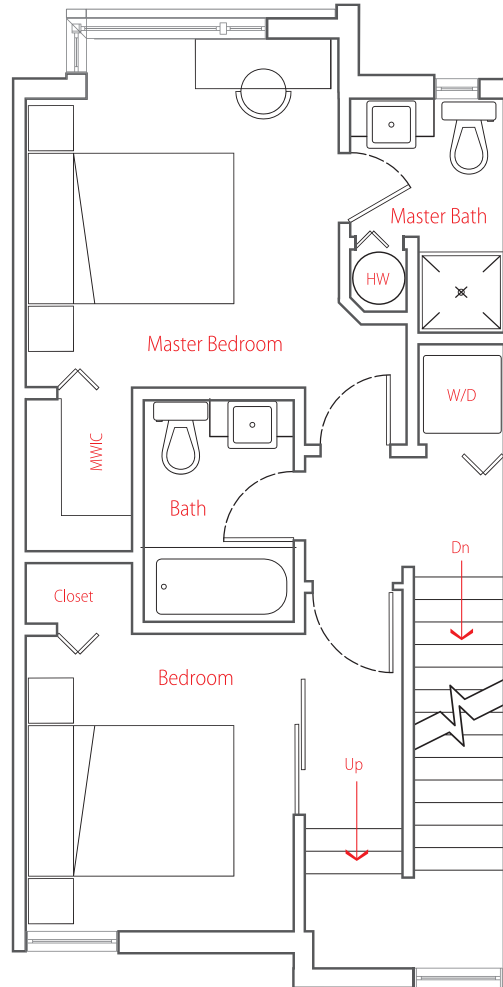

Main Floor

Upper Floor

Top Floor

Deck	391 sq ft	Main floor	517 sq ft
Balcony	23 sq ft	Upper floor	517 sq ft
		Entry floor	39 sq ft
		Total	1,073 sq ft

9 ON THE PARK

THIS IS NOT AN OFFER FOR SALE

The Developers reserve the right to make modifications and changes to the information contained herein. Renderings, photos and sketches are representational and may not be accurate. Dimensions, sizes, specifications, layouts and materials are approximate only and subject to change without notice. E. & O.E.