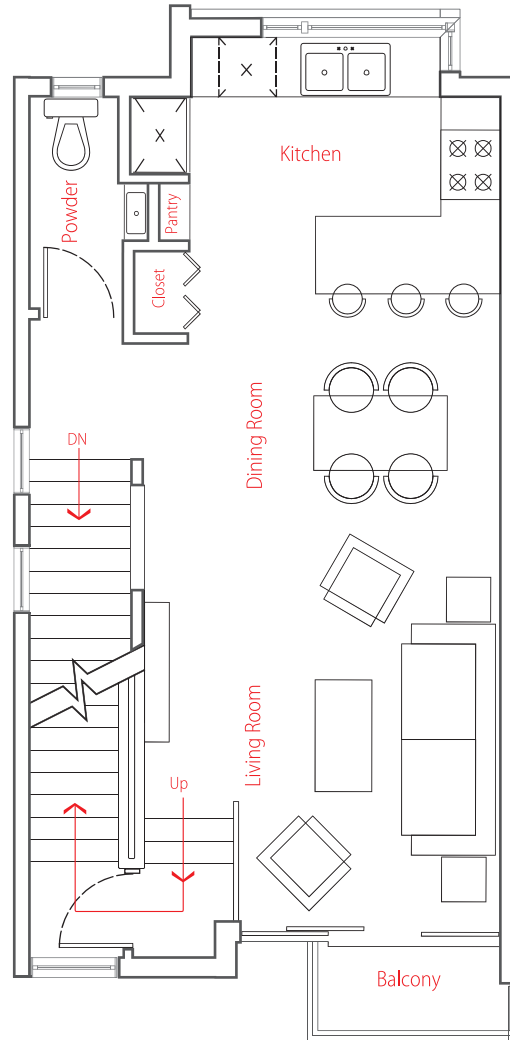

Main Floor

Upper Floor

Top Floor

Main floor	512 sq ft	Deck	406 sq ft
Upper floor	500 sq ft	Balcony	23 sq ft
Entry floor	39 sq ft		
Total	1,051 sq ft		

9 ON THE PARK

THIS IS NOT AN OFFER FOR SALE

The Developers reserve the right to make modifications and changes to the information contained herein. Renderings, photos and sketches are representational and may not be accurate. Dimensions, sizes, specifications, layouts and materials are approximate only and subject to change without notice. E. & O.E.