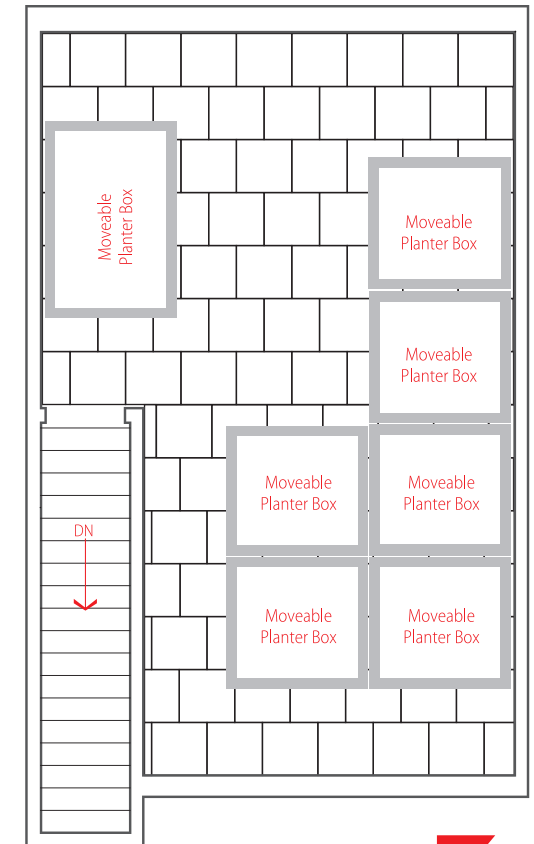

Main Floor

Upper Floor

Top Floor

Main floor	512 sq ft	Deck	406 sq ft
Upper floor	500 sq ft	Balcony	23 sq ft
Entry floor	39 sq ft		
Total	1,051 sq ft		

9 ON THE PARK

THIS IS NOT AN OFFER FOR SALE

The Developers reserve the right to make modifications and changes to the information contained herein. Renderings, photos and sketches are representational and may not be accurate. Dimensions, sizes, specifications, layouts and materials are approximate only and subject to change without notice. E. & O.E.