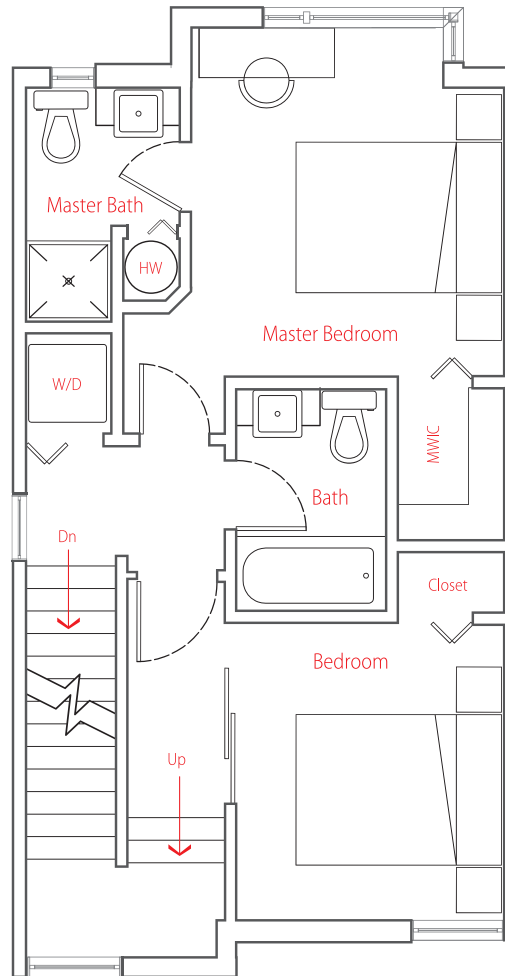

Main Floor

Upper Floor

Top Floor

Main floor	512 sq ft	Deck	406 sq ft
Upper floor	500 sq ft	Balcony	23 sq ft
Entry floor	39 sq ft		
Total	1,051 sq ft		

9 ON THE PARK

THIS IS NOT AN OFFER FOR SALE

The Developers reserve the right to make modifications and changes to the information contained herein. Renderings, photos and sketches are representational and may not be accurate. Dimensions, sizes, specifications, layouts and materials are approximate only and subject to change without notice. E. & O.E.