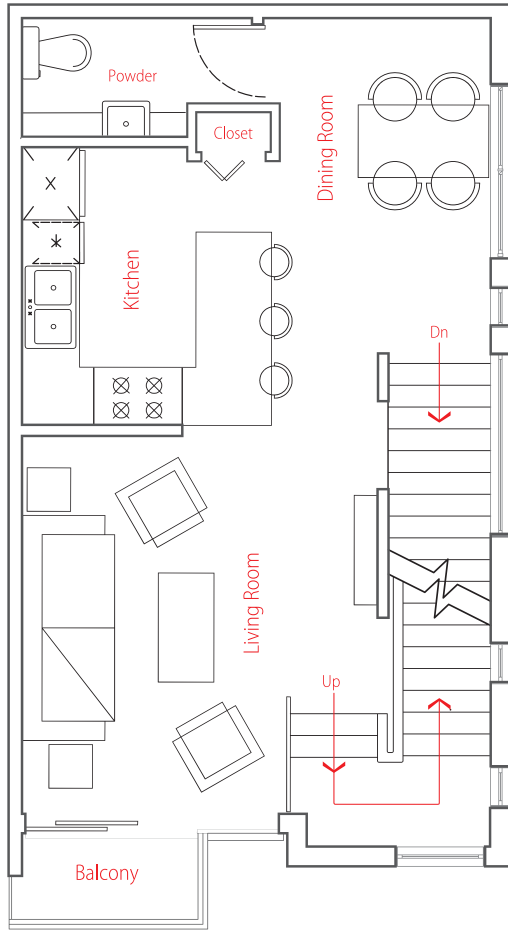

Main Floor

Upper Floor

Top Floor

Main floor	499 sq ft	Deck	390 sq ft
Upper floor	499 sq ft	Balcony	23 sq ft
Entry floor	38 sq ft		

Total 1,036 sq ft

9 ON THE PARK

THIS IS NOT AN OFFER FOR SALE

The Developers reserve the right to make modifications and changes to the information contained herein. Renderings, photos and sketches are representational and may not be accurate. Dimensions, sizes, specifications, layouts and materials are approximate only and subject to change without notice. E. & O.E.