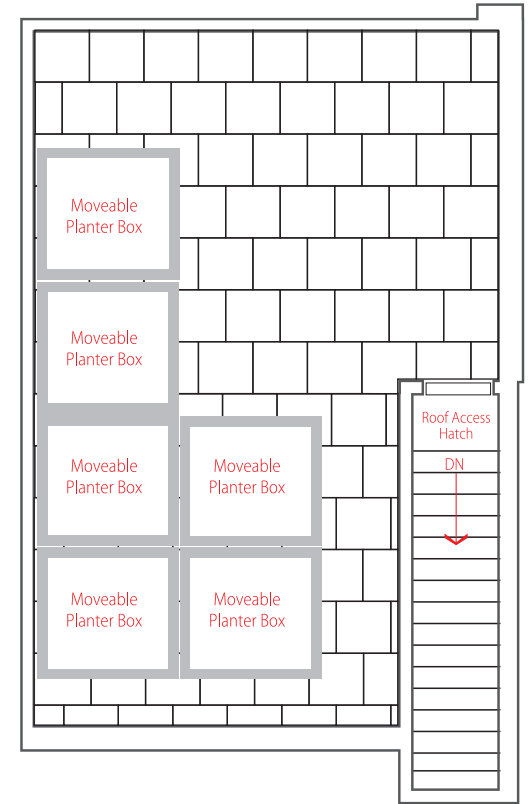

Main Floor

Upper Floor

Top Floor

Main floor	499 sq ft	Deck	390 sq ft
Upper floor	499 sq ft	Balcony	23 sq ft
Entry floor	38 sq ft		

Total 1,036 sq ft

9 ON THE PARK

THIS IS NOT AN OFFER FOR SALE

The Developers reserve the right to make modifications and changes to the information contained herein. Renderings, photos and sketches are representational and may not be accurate. Dimensions, sizes, specifications, layouts and materials are approximate only and subject to change without notice. E. & O.E.