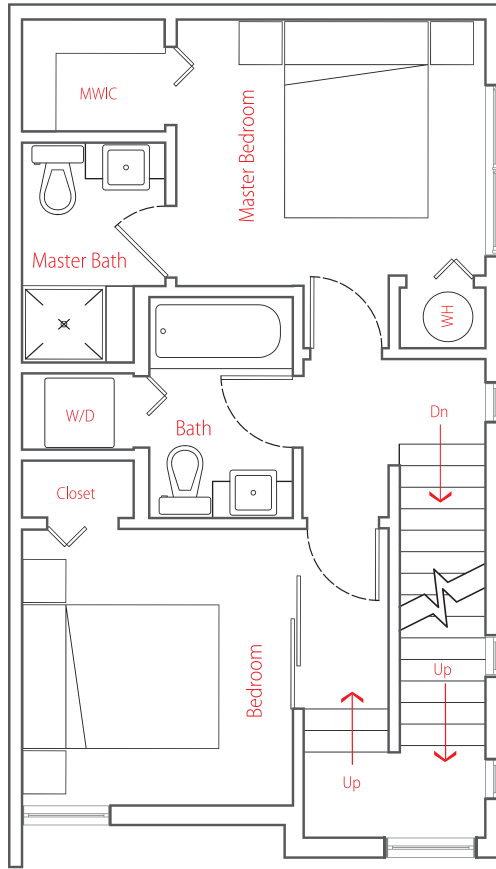

Main Floor

Upper Floor

Top Floor

Main floor	499 sq ft	Deck	390 sq ft
Upper floor	499 sq ft	Balcony	23 sq ft
Entry floor	38 sq ft		

Total 1,036 sq ft

9 ON THE PARK

THIS IS NOT AN OFFER FOR SALE

The Developers reserve the right to make modifications and changes to the information contained herein. Renderings, photos and sketches are representational and may not be accurate. Dimensions, sizes, specifications, layouts and materials are approximate only and subject to change without notice. E. & O.E.