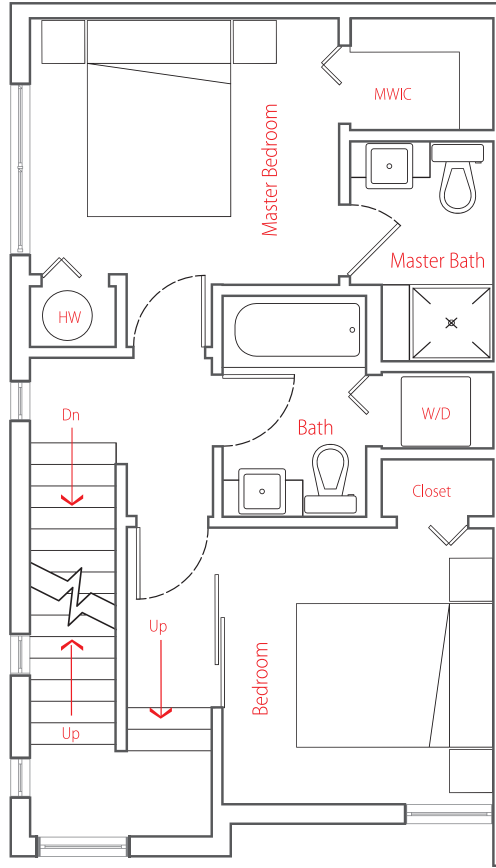

Main Floor

Upper Floor

Top Floor

Main floor	499 sq ft	Deck	388 sq ft
Upper floor	499 sq ft	Balcony	23 sq ft
Entry floor	39 sq ft		

Total 1,037 sq ft

9 ON THE PARK

THIS IS NOT AN OFFER FOR SALE

The Developers reserve the right to make modifications and changes to the information contained herein. Renderings, photos and sketches are representational and may not be accurate. Dimensions, sizes, specifications, layouts and materials are approximate only and subject to change without notice. E. & O.E.