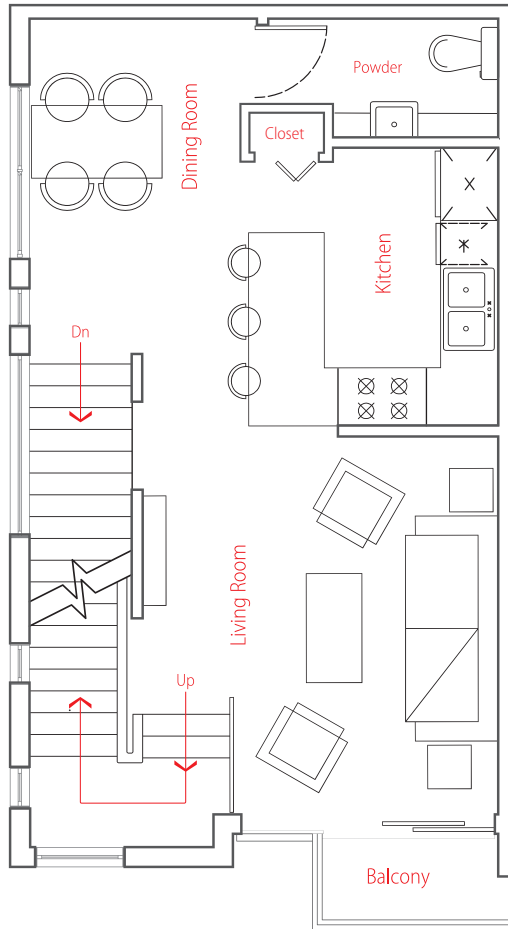

Main Floor

Upper Floor

Top Floor

Main floor	499 sq ft	Deck	388 sq ft
Upper floor	499 sq ft	Balcony	23 sq ft
Entry floor	39 sq ft		

Total 1,037 sq ft

9 ON THE PARK

THIS IS NOT AN OFFER FOR SALE

The Developers reserve the right to make modifications and changes to the information contained herein. Renderings, photos and sketches are representational and may not be accurate. Dimensions, sizes, specifications, layouts and materials are approximate only and subject to change without notice. E. & O.E.