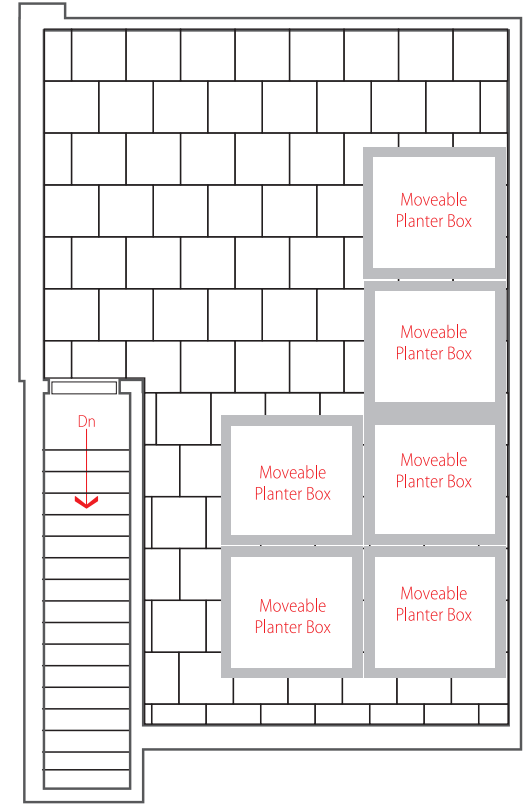

Main Floor

Upper Floor

Top Floor

Main floor	499 sq ft	Deck	388 sq ft
Upper floor	499 sq ft	Balcony	23 sq ft
Entry floor	39 sq ft		

Total 1,037 sq ft

9 ON THE PARK

THIS IS NOT AN OFFER FOR SALE

The Developers reserve the right to make modifications and changes to the information contained herein. Renderings, photos and sketches are representational and may not be accurate. Dimensions, sizes, specifications, layouts and materials are approximate only and subject to change without notice. E. & O.E.